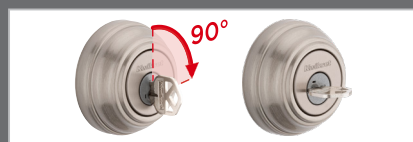

Make sure you have your current key and SmartKey tool

 Current Key

 SmartKey Tool

 New Key

1 Insert current key & rotate 90° CW.

2 (A) Fully insert the SmartKey tool.
(B) Remove tool & current key.

3 (A) Fully insert new key & rotate 180°.
(B) Rotate back to the starting position, & remove key. Your lock is now re-keyed!