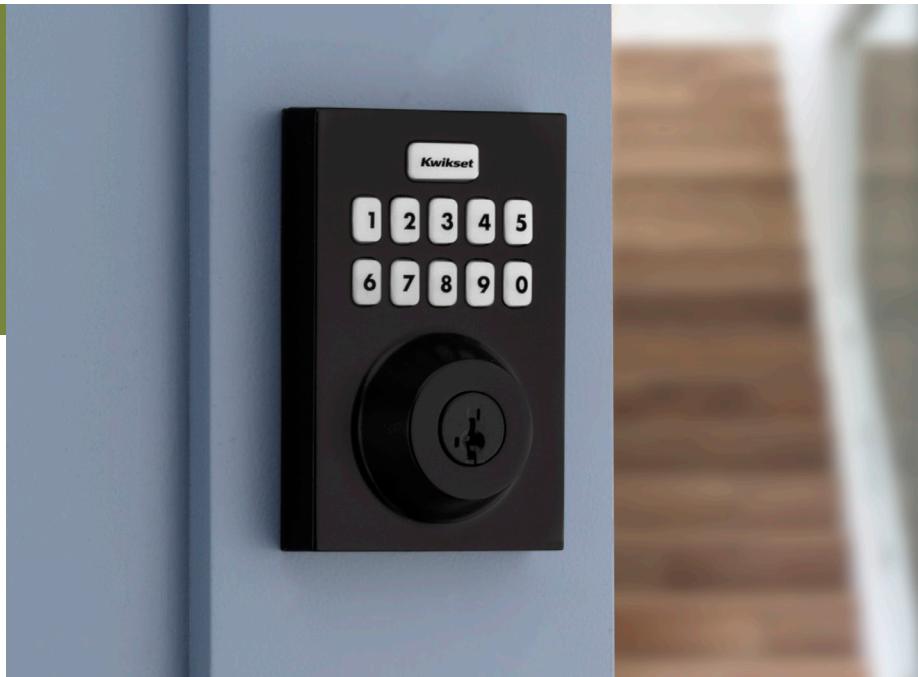

All you need is a Wi-Fi router + smart phone + this smart lock. It's a simple way to get smart lock security and a smart home, using what you already have.

Works with the
Kwikset App

Halo Touchscreen

Halo Touchpad

Halo Touch

Halo Touch

Visit Kwikset.com for more information: kwikset.com/wirelesslocks

* Finishes available on page 20 and 21.

HomeConnect™

CONNECTED SMART LOCKS

Home Connect™ smart locks provide a smarter way to expand security and home automation systems to a complete line of wireless-enabled door locks. Control the lock from anywhere using a smart phone, tablet or internet-connected device through a smart home hub.

Product features of Home Connect smart locks:

- Remote Locking and Unlocking
- Notifications of Lock's Activity
- Access Control
- Integration with Other Smart Devices in the Home
- Works with Z-Wave Smart Home Hub

* Finishes available on page 20 and 21.

aura™

BLUETOOTH KEYPAD SMART LOCK

Aura™ Smart Lock gives you control of your door using your smart phone within Bluetooth range. Aura is a convenient upgrade to your door hardware with simple smart lock programming functions accessible on your mobile phone, using the Kwikset App. Aura Smart Locks provide the best in quality, security and convenience, making Kwikset the forefront of door lock innovations.