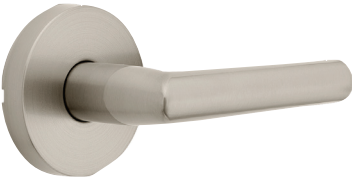

LEVERS

Milan™

* Finishes available on page 20 and 21.