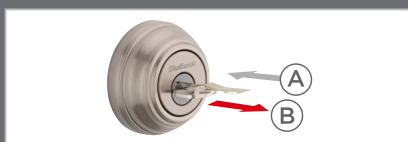

Make sure you have your current key and SmartKey tool

 Current Key

 SmartKey Tool

 New Key

1 Insert current key & rotate 90° CW.

2 (A) Fully insert the SmartKey tool.
(B) Remove tool & current key.

3 (A) Fully insert new key & rotate 180°.
(B) Rotate back to the starting position, & remove key. Your lock is now re-keyed!