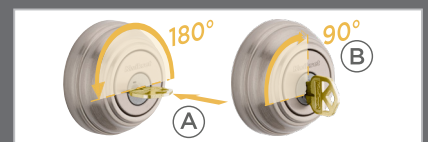

Make sure you have your current key and SmartKey tool

 Current Key

 SmartKey Tool

 New Key

1 Insert current key & rotate 90° CW.

2 (A) Fully insert the SmartKey tool.
(B) Remove tool & current key.

3 (A) Fully insert new key & rotate 180°.
(B) Rotate back to the starting position, & remove key. Your lock is now re-keyed!