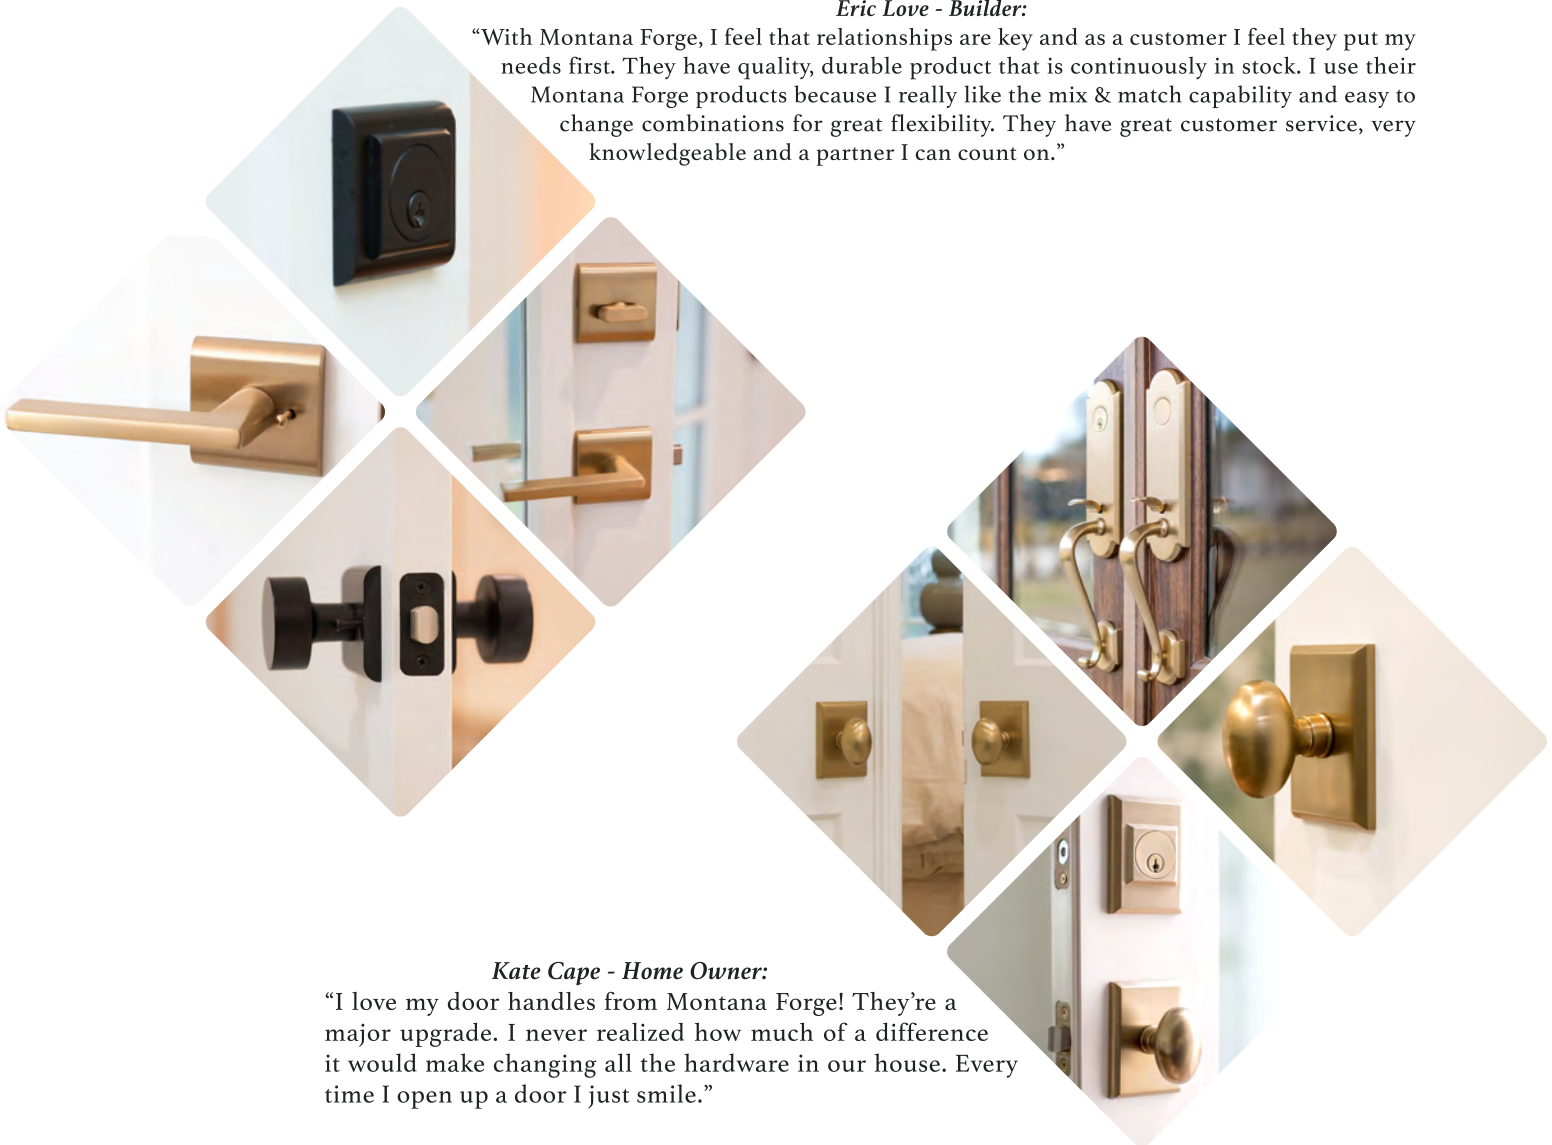

MONTANA FORGE

Luxury for Every Home

Eric Love - Builder:

“With Montana Forge, I feel that relationships are key and as a customer I feel they put my needs first. They have quality, durable product that is continuously in stock. I use their Montana Forge products because I really like the mix & match capability and easy to change combinations for great flexibility. They have great customer service, very knowledgeable and a partner I can count on.”

Kate Cape - Home Owner:

“I love my door handles from Montana Forge! They’re a major upgrade. I never realized how much of a difference it would make changing all the hardware in our house. Every time I open up a door I just smile.”

Call: 951-600-9144 • www.MontanaForge.com

Montana Forge is a registered trademark of Copper Creek Hardware.