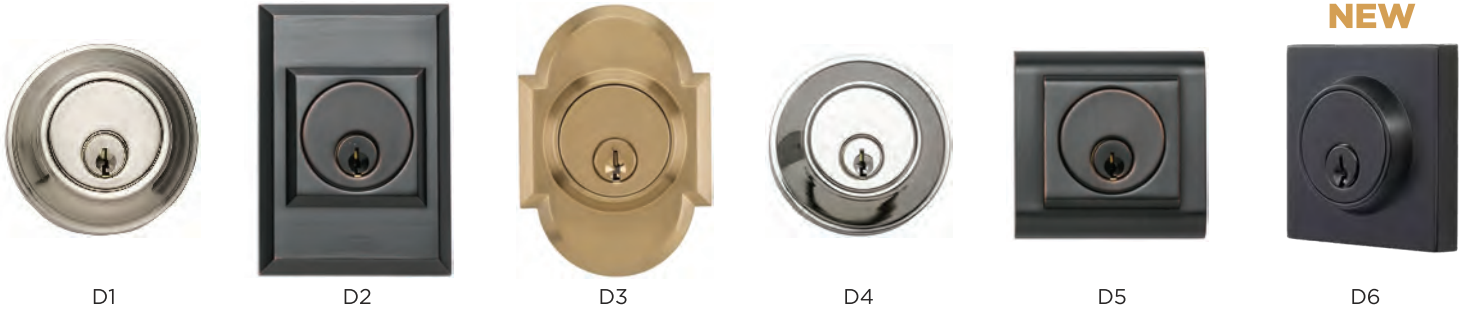

NEW

H16-4610-FG
(French Gold)

NEW

H18-4610-TB
(Tuscan Bronze)

Item	Finish
H18-4610-BC	Black Coated (BC)
H18-4610-SS	Satin Stainless (SS)
H18-4610-PS	Polished Stainless (PS)
H18-4610-TB	Tuscan Bronze (TB)

Deadbolts

Choose a style that matches your Handleset - Available in any Montana Forge finish

Rosettes

Match any Rosette with any Lever or Knob - Available in any Montana Forge finish

Levers

Knobs

Match your beautiful Montana Forge door hardware with beautiful Montana Forge bath hardware - Available in all Montana Forge finishes.

Mediterranean Rosette (R1)

Craftsman Rosette (R2)

Traditional Rosette (R3)

Contemporary Rosette (R4)

Please visit www.MontanaForge.com for additional R5 & R6 Contemporary options.

MONTANA FORGE

Luxury for Every Home