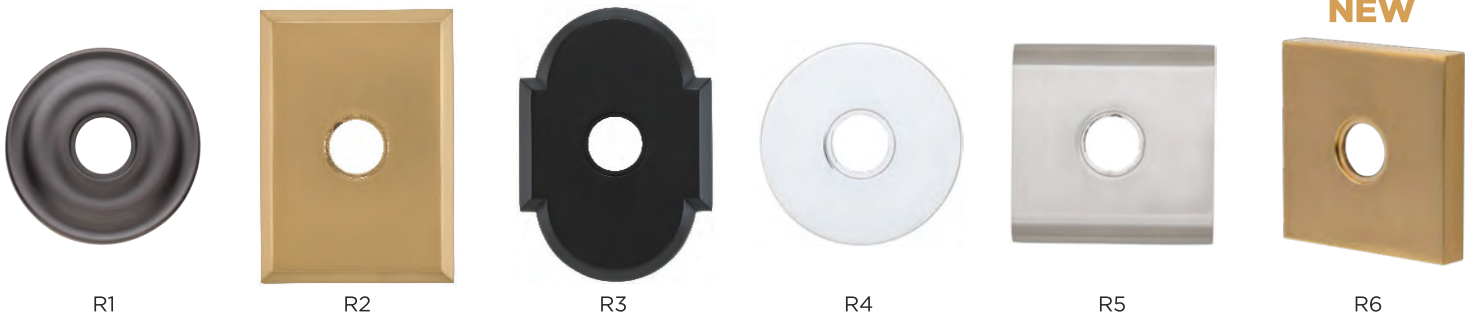

NEW

H15B-4610-SS
(Satin Stainless)

Item	Finish
H15B-4610-BC	Black Coated (BC)
H15B-4610-SS	Satin Stainless (SS)
H15B-4610-PS	Polished Stainless (PS)
H15B-4610-TB	Tuscan Bronze (TB)

Item	Finish
H16-4610-BC	Black Coated (BC)
H16-4610-FG	French Gold (FG)
H16-4610-SS	Satin Stainless (SS)
H16-4610-PS	Polished Stainless (PS)
H16-4610-TB	Tuscan Bronze (TB)

NEW

H16-4610-FG
(French Gold)

NEW

H18-4610-TB
(Tuscan Bronze)

Item	Finish
H18-4610-BC	Black Coated (BC)
H18-4610-SS	Satin Stainless (SS)
H18-4610-PS	Polished Stainless (PS)
H18-4610-TB	Tuscan Bronze (TB)

Deadbolts

Choose a style that matches your Handleset - Available in any Montana Forge finish

Rosettes

Match any Rosette with any Lever or Knob - Available in any Montana Forge finish

Levers

Knobs

Match your beautiful Montana Forge door hardware with beautiful Montana Forge bath hardware - Available in all Montana Forge finishes.

Mediterranean Rosette (R1)

Craftsman Rosette (R2)

Traditional Rosette (R3)

Contemporary Rosette (R4)

Please visit www.MontanaForge.com for additional R5 & R6 Contemporary options.

MONTANA FORGE

Luxury for Every Home