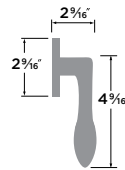

PASSAGE	SB101
PRIVACY	SB102
ENTRY	SB107
DUMMY	SB100
ENTRY-DEADBOLT COMBO	SB107/DB
HANDLESET TRIM	SB100-H