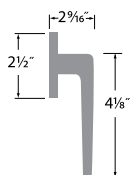

PASSAGE	CD101
PRIVACY	CD102
ENTRY	CD107
DUMMY	CD100
ENTRY - DEADBOLT COMBO	CD107/DB
HANDLESET TRIM	CD100-H
PRIVACY - PUSH BUTTON	CD102-SL*
ENTRY - PUSH BUTTON	CD107-SL*
STOREROOM	CD105-SL*

*Available in 15 Satin Nickel only