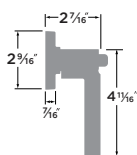

Marin Lever

- 15 Satin Nickel
- FBL Flat Black
- 26 Polished Chrome

PASSAGE	MR101
PRIVACY	MR102
ENTRY	MR107
DUMMY	MR100
HANDLESET TRIM	MR100-H

Cortina Lever

- 15 Satin Nickel
- FBL Flat Black
- SB Satin Brass

PASSAGE	CT101
PRIVACY	CT102
ENTRY	CT107
DUMMY	CT100
HANDLESET TRIM	CT100-H

Verona Lever

- 15 Satin Nickel
- FBL Flat Black
- SB Satin Brass

PASSAGE	VN101
PRIVACY	VN102
ENTRY	VN107
DUMMY	VN100
HANDLESET TRIM	VN100-H

Square Modern Deadbolt

- 15 Satin Nickel
- FBL Flat Black
- 11P Vintage Bronze
- 32D Satin Stainless
- 26 Polished Chrome
- SB Satin Brass

SINGLE CYLINDER DEADBOLT	DB201-SMD

Köln Handleset Solid Brass

- 15 Satin Nickel
- 11P Vintage Bronze
- 32D Satin Stainless
- 26 Polished Chrome

KEYED HANDLESET	KN507
DUMMY HANDLESET	KN500

Stockholm Handleset

- 15 Satin Nickel
- FBL Flat Black
- 11P Vintage Bronze
- 32D Satin Stainless
- 26 Polished Chrome
- SB Satin Brass

KEYED HANDLESET	SH507
DUMMY HANDLESET	SH500

Modern Deadbolt

- 15 Satin Nickel
- FBL Flat Black
- 11P Vintage Bronze
- 32D Satin Stainless
- 26 Polished Chrome
- SB Satin Brass

SINGLE CYLINDER DEADBOLT	DB201-MD