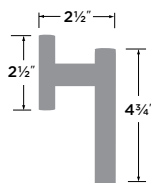

Aspra Lever | Round

- 15 Satin Nickel
- FBL Flat Black
- SB Satin Brass

PASSAGE ROSETTE	AP101-RD
PRIVACY ROSETTE	AP102-RD
DUMMY ROSETTE	AP100-RD
HANDELSET TRIM	AP100-HRD

Lever Grips sold separately