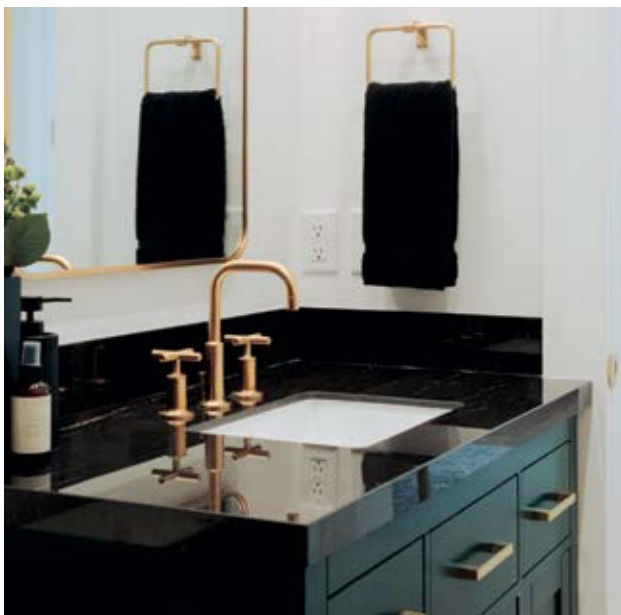

Sedona Solid Brass

- 15 Satin Nickel
- FBL Flat Black
- SB Satin Brass

30" TOWEL BAR	SD-TB30
TOWEL RING	SD-TR1
SINGLE POST PAPER HOLDER	SD-PH1
ROBE HOOK	SD-RH1