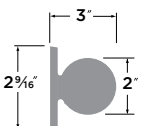

PASSAGE	TA101
PRIVACY	TA102
ENTRY	TA107
DUMMY	TA100
ENTRY-DEADBOLT COMBO	TA107/DB
HANDLESET TRIM	TA100-H