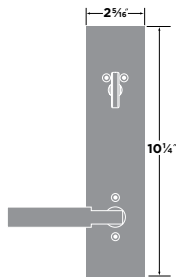

Levanto Sideplate Entry

- 15 Satin Nickel
- 26 Polished Chrome
- FBL Flat Black
- SB Satin Brass

ENTRY WITH DEADBOLT	LV307

Lever Grips sold separately