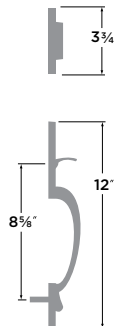

Coral Handleset

- 15 Satin Nickel
- 11P Vintage Bronze
- 3 Polished Brass

KEYED HANDLESET CR507
DUMMY HANDLESET CR500