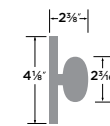

Oakley Interior

- 11P Vintage Bronze
- 15 Satin Nickel
- FBL Flat Black
- SB Satin Brass

OAKLEY
HANDLESET TRIM
OK100-H

Grips

for Levanto and Aspra Levers

- 15 Satin Nickel
- 26 Polished Chrome
- FBL Flat Black
- SB Satin Brass

KNURLED GRIP

SMOOTH GRIP

WALNUT GRIP

STRAIGHT KNURLED GRIP

LVGRIP-KN

LVGRIP-SM

LVGRIP-WN

LVGRIP-SKN