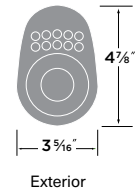

Electronic Deadbolt Round

- 15 Satin Nickel
- 11P Vintage Bronze
- FBL Flat Black

SINGLE CYLINDER DEADBOLT   DK201-RD

Operates on four "AA" batteries, no hard wiring required

Warning light and sound to indicate low batteries

Optional auto locking function

One-time use code option

Entry codes can be four to six digits

Programmable up to ten entry codes

Fits doors 1 $\frac{3}{8}$ " to 2" thick

Single touch locking | Key operable

25 year mechanical and one year electronic warranty