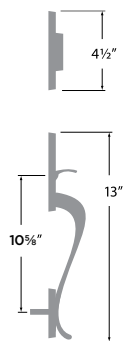

Aspen Handleset

- 15 Satin Nickel
- 11P Vintage Bronze

KEYED HANDLESET AN507
DUMMY HANDLESET AN500