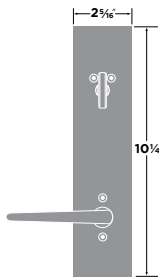

Basel Interior

- 15 Satin Nickel
- 26 Polished Chrome
- FBL Flat Black
- SB Satin Brass

BASEL
FULL PLATE
HANDLESET TRIM
BS100-HFP