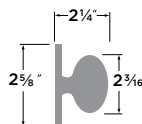

PASSAGE	JN101
PRIVACY	JN102
ENTRY	JN107
DUMMY	JN100
HANDLESET TRIM	JN100-H

Tulip Knob

- 32D Satin Stainless
- 3 Polished Brass