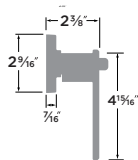

Marin Lever

- 15 Satin Nickel
- FBL Flat Black
- 26 Polished Chrome

PASSAGE	MR101
PRIVACY	MR102
ENTRY	MR107
DUMMY	MR100
HANDLESET TRIM	MR100-H

Cortina Lever

- 15 Satin Nickel
- FBL Flat Black
- SB Satin Brass

PASSAGE	CT101
PRIVACY	CT102
ENTRY	CT107
DUMMY	CT100
HANDLESET TRIM	CT100-H

Verona Lever

- 15 Satin Nickel
- FBL Flat Black
- SB Satin Brass

PASSAGE	VN101
PRIVACY	VN102
ENTRY	VN107
DUMMY	VN100
HANDLESET TRIM	VN100-H

Square Modern Deadbolt

- 15 Satin Nickel
- FBL Flat Black
- 11P Vintage Bronze
- 32D Satin Stainless
- 26 Polished Chrome
- SB Satin Brass

SINGLE CYLINDER DEADBOLT	DB201-SMD

Köln Handleset Solid Brass

- 15 Satin Nickel
- 11P Vintage Bronze
- 32D Satin Stainless
- 26 Polished Chrome

KEYED HANDLESET	KN507
DUMMY HANDLESET	KN500

Stockholm Handleset

- 15 Satin Nickel
- FBL Flat Black
- 11P Vintage Bronze
- 32D Satin Stainless
- 26 Polished Chrome
- SB Satin Brass

KEYED HANDLESET	SH507
DUMMY HANDLESET	SH500

Modern Deadbolt

- 15 Satin Nickel
- FBL Flat Black
- 11P Vintage Bronze
- 32D Satin Stainless
- 26 Polished Chrome
- SB Satin Brass

SINGLE CYLINDER DEADBOLT	DB201-MD