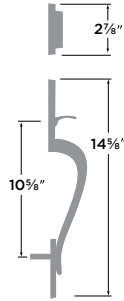

Madison Handleset

Grade 2

- 15 Satin Nickel
- FBL Flat Black

KEYED HANDLESSET MA507-G2
DUMMY HANDLESSET MA500