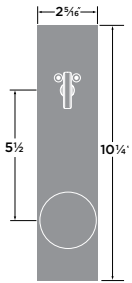

## Zermatt Sideplate Entry

- 15 Satin Nickel
- FBL Flat Black
- SB Satin Brass

ENTRY WITH DEADBOLT ZT307