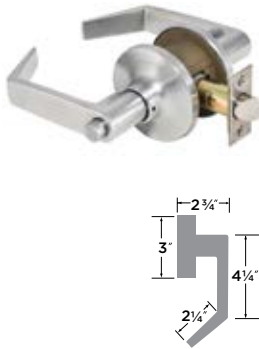

**Cedar HC Lever** Grade 3

- 15 Satin Nickel

PASSAGE	CD101-HC
PRIVACY	CD102-HC
DUMMY	CD100-HC
ENTRY	CD107-HC
ENTRY UL	CD107-HC-UL

**Jackson Tubular Lever** Grade 2

- 26D Satin Chrome

PASSAGE	JK101-T
PRIVACY	JK102-T
DUMMY	JK100-T
ENTRY	JK107-T
STOREROOM	JK105-T
CLASSROOM	JK108-T