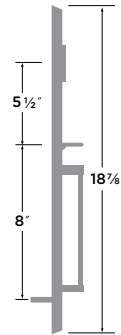

Vail Handleset

- 11P Vintage Bronze
- 15 Satin Nickel
- FBL Flat Black
- SB Satin Brass

VAIL HANDLESET VL507
VAIL DUMMY HANDLESET VL500