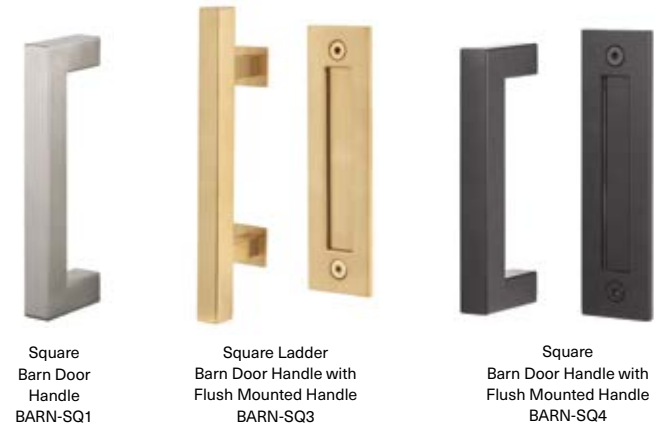

- 26 Polished Chrome
- FBL Flat Black
- 32D Satin Stainless

LADDER BARN DOOR HANDLE 12"	BARN-RD1 LADDER
BARN DOOR HANDLE, DOUBLE-SIDED 12"	BARN-RD2
SQUARE BARN DOOR HANDLE, SINGLE-SIDED 9"	BARN-SQ1
SQUARE BARN DOOR HANDLE, DOUBLE-SIDED 9"	BARN-SQ2

- FBL Flat Black
- 32D Satin Stainless
- SB Satin Brass

LADDER BARN DOOR HANDLE, FLUSH HANDLE 12"	BARN-RD3
SQUARE BARN DOOR HANDLE, FLUSH HANDLE 8"	BARN-SQ4
SQUARE LADDER BARN DOOR HANDLE, FLUSH HANDLE 12"	BARN-SQ3