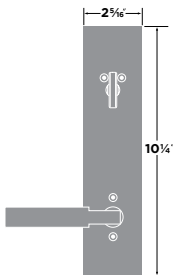

Aspra Interior

- 15 Satin Nickel
- FBL Flat Black
- SB Satin Brass

ASPRA FULL PLATE
HANDLESET TRIM
AP100-HFP

Lever Grips
sold separately