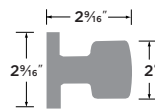

PASSAGE	BG101
PRIVACY	BG102
ENTRY	BG107
DUMMY	BG100
HANDLESET TRIM	BG100-H