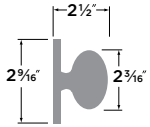

PASSAGE	DU101
PRIVACY	DU102
ENTRY	DU107
DUMMY	DU100
ENTRY-DEADBOLT COMBO	DU107/DB
HANDLESET TRIM	DU100-H