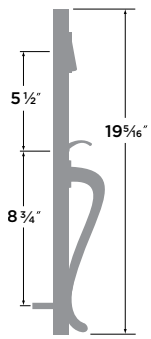

Wasatch Handleset

Specify interior trim:
Sandstone Lever or Slickrock Knob

- 11P Vintage Bronze
- FBL Flat Black

WASATCH HANDLESET SANDSTONE LEVER
INTERIOR RIGHT HAND
WS507-SSRH

WASATCH HANDLESET SANDSTONE LEVER
INTERIOR LEFT HAND
WS507-SSLH

WASATCH HANDLESET SLICKROCK KNOB
INTERIOR WS507-SR

WASATCH DUMMY HANDLESET
WS500

Sandstone
Handleset Trim