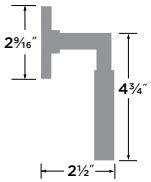

Levanto Lever

- 15 Satin Nickel
- 26 Polished Chrome
- FBL Flat Black
- SB Satin Brass

PASSAGE ROSETTE	LV101
PRIVACY ROSETTE	LV102
DUMMY ROSETTE	LV100

Lever Grips sold separately

Rosette

Aspra Lever | Square

- 15 Satin Nickel
- FBL Flat Black
- SB Satin Brass

PASSAGE ROSETTE	AP101-SQ
PRIVACY ROSETTE	AP102-SQ
DUMMY ROSETTE	AP100-SQ
HANDELSET TRIM	AP100-HSQ

Lever Grips sold separately