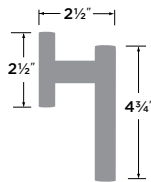

Levanto Lever

- 15 Satin Nickel
- 26 Polished Chrome
- FBL Flat Black
- SB Satin Brass

PASSAGE ROSETTE	LV101
PRIVACY ROSETTE	LV102
DUMMY ROSETTE	LV100

Lever Grips sold separately

Aspra Lever | Square

- 15 Satin Nickel
- FBL Flat Black
- SB Satin Brass

PASSAGE ROSETTE	AP101-SQ
PRIVACY ROSETTE	AP102-SQ
DUMMY ROSETTE	AP100-SQ
HANDELSET TRIM	AP100-HSQ

Lever Grips sold separately

Levanto Sideplate Entry

- 15 Satin Nickel
- 26 Polished Chrome
- FBL Flat Black
- SB Satin Brass

ENTRY WITH DEADBOLT	LV307

Lever Grips sold separately

Aspra Lever | Round

- 15 Satin Nickel
- FBL Flat Black
- SB Satin Brass

PASSAGE ROSETTE	AP101-RD
PRIVACY ROSETTE	AP102-RD
DUMMY ROSETTE	AP100-RD
HANDELSET TRIM	AP100-HRD

Lever Grips sold separately

Grips

for Levanto and Aspra Levers

- 15 Satin Nickel
- 26 Polished Chrome
- FBL Flat Black
- SB Satin Brass

KNURLED GRIP	LVGRIP-KN
SMOOTH GRIP	LVGRIP-SM
WALNUT GRIP	LVGRIP-WN
STRAIGHT KNURLED GRIP	LVGRIP-SKN