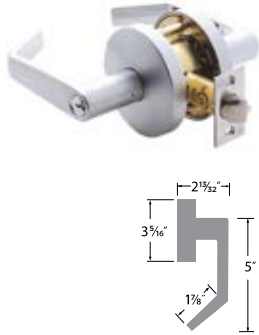

## Commercial Deadbolt

Grade 2

- 26D Satin Chrome

SINGLE CYLINDER DEADBOLT DB301

**Jackson Cylindrical Lever** Grade 2

- 26D Satin Chrome

PASSAGE	JK101
PRIVACY	JK102
DUMMY	JK100
ENTRY	JK107
STOREROOM	JK105
CLASSROOM	JK108