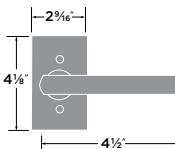

Logan Interior

- 11P Vintage Bronze
- 15 Satin Nickel
- FBL Flat Black
- SB Satin Brass

LOGAN
HANDLESET TRIM
LN100-H