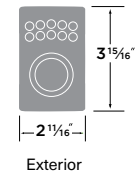

Electronic Deadbolt Modern

- 15 Satin Nickel
- 11P Vintage Bronze
- FBL Flat Black
- 26 Polished Chrome

SINGLE CYLINDER DEADBOLT   DK201-MD

Operates on four "AA" batteries, no hard wiring required

Warning light and sound to indicate low batteries

Optional auto locking function

One-time use code option

Entry codes can be four to six digits

Programmable up to ten entry codes

Fits doors 1 $\frac{3}{8}$ " to 2" thick

Single touch locking | Key operable

25 year mechanical and one year electronic warranty