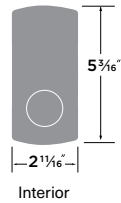

Electronic Deadbolt Round

- 15 Satin Nickel
- 11P Vintage Bronze
- FBL Flat Black

SINGLE CYLINDER DEADBOLT   DK201-RD

Operates on four "AA" batteries, no hard wiring required

Warning light and sound to indicate low batteries

Optional auto locking function

One-time use code option

Entry codes can be four to six digits

Programmable up to ten entry codes

Fits doors 1 $\frac{3}{8}$ " to 2" thick

Single touch locking | Key operable

25 year mechanical and one year electronic warranty