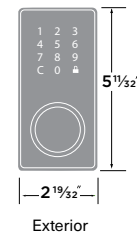

Touch Screen Keypad Deadbolt Grade 2

- 15 Satin Nickel
- SB Satin Brass
- FBL Flat Black

TOUCH SCREEN KEYPAD DEADBOLT   DK201-TKD

Operates on four "AA" batteries, no hard wiring required
Warning light and sound to indicate low batteries
Optional auto locking function
One-time use code option
Entry codes can be four to six digits
Programmable up to ten entry codes
Vacation Mode-temporarily disables all user codes
Master and construction keyed capability
Temperature range -31° F to 150° F
Fits doors 1 $\frac{3}{8}$ " to 2" thick
Single touch locking | Key operable
25 year mechanical and one year electronic warranty
Meets ANSI grade 2 standards