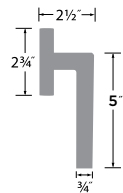

PASSAGE	HV101-28
PRIVACY	HV102-28
DUMMY	HV100
HANDLESET TRIM	HV100-H