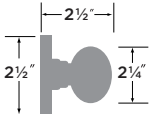

PASSAGE	DU101-SQ
PRIVACY	DU102-SQ
ENTRY	DU107-SQ
DUMMY	DU100-SQ
HANDLESET TRIM	DU100-HSQ

Tahoe Knob

- FBL Flat Black
- 11P Vintage Bronze
- 32D Satin Stainless
- 3 Polished Brass