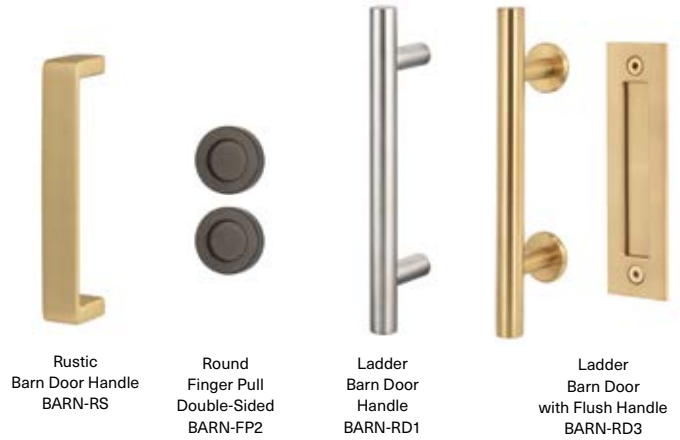

- 15 Satin Nickel
- FBL Flat Black
- SB Satin Brass

FLUSH MOUNTED BARN DOOR HANDLE 8"	BARN-FL2

- 15 Satin Nickel
- FBL Flat Black
- 11P Vintage Bronze
- SB Satin Brass

RUSTIC BARN DOOR HANDLE 8"	BARN-RS