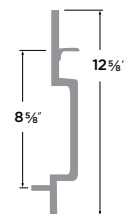

Stockholm Handleset

- 15 Satin Nickel
- FBL Flat Black
- 11P Vintage Bronze
- 32D Satin Stainless
- 26 Polished Chrome
- SB Satin Brass

KEYED HANDLESET	SH507
DUMMY HANDLESET	SH500