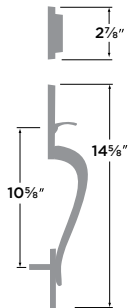

Madison Handleset

- 15 Satin Nickel
- 11P Vintage Bronze
- FBL Flat Black

KEYED HANDLESET MA507
DUMMY HANDLESET MA500