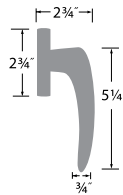

PASSAGE	TR101
PRIVACY	TR102
DUMMY	TR100
HANDLESET TRIM	TR100-H