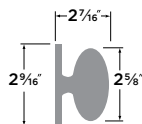

PASSAGE	AR101
PRIVACY	AR102
ENTRY	AR107
DUMMY	AR100
ENTRY - DEADBOLT COMBO	AR107/DB
HANDLESET TRIM	AR100-H