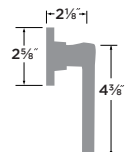

Sure-Loc: Affordable Style

Stylish, functional, and delightfully affordable. This is hardware that is priced to satisfy budget-conscious homeowners and builders who refuse to sacrifice style for a bargain.

Sure-Loc is a smart investment in timeless style and dependable function. Unlock your door to home hardware that's beautiful, reliable, and affordable, all at once.

Snowbird Lever

- 15 Satin Nickel
- FBL Flat Black
- 11P Vintage Bronze

PASSAGE	SB101
PRIVACY	SB102
ENTRY	SB107
DUMMY	SB100
ENTRY-DEADBOLT COMBO	SB107/DB
HANDLESET TRIM	SB100-H

Helena Lever

- 15 Satin Nickel
- 11P Vintage Bronze

PASSAGE	HA101
PRIVACY	HA102
ENTRY	HA107
DUMMY	HA100
ENTRY-DEADBOLT COMBO	HA107/DB
HANDLESET TRIM	HA100-H

Sage Lever

- 15 Satin Nickel
- 11P Vintage Bronze

PASSAGE	SG101
PRIVACY	SG102
ENTRY	SG107
DUMMY	SG100
ENTRY-DEADBOLT COMBO	SG107/DB
HANDLESET TRIM	SG100-H