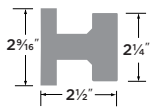

PASSAGE	ZH101-SQ
PRIVACY	ZH102-SQ
ENTRY	ZH107-SQ
DUMMY	ZH100-SQ
HANDLESET TRIM	ZH100-HSQ