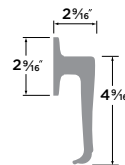

Sure-Loc: Affordable Style

Stylish, functional, and delightfully affordable. This is hardware that is priced to satisfy budget-conscious homeowners and builders who refuse to sacrifice style for a bargain.

Sure-Loc is a smart investment in timeless style and dependable function. Unlock your door to home hardware that's beautiful, reliable, and affordable, all at once.

Snowbird Lever

- 15 Satin Nickel
- FBL Flat Black
- 11P Vintage Bronze

PASSAGE	SB101
PRIVACY	SB102
ENTRY	SB107
DUMMY	SB100
ENTRY-DEADBOLT COMBO	SB107/DB
HANDLESET TRIM	SB100-H

Helena Lever

- 15 Satin Nickel
- 11P Vintage Bronze

PASSAGE	HA101
PRIVACY	HA102
ENTRY	HA107
DUMMY	HA100
ENTRY-DEADBOLT COMBO	HA107/DB
HANDLESET TRIM	HA100-H

Sage Lever

- 15 Satin Nickel
- 11P Vintage Bronze

PASSAGE	SG101
PRIVACY	SG102
ENTRY	SG107
DUMMY	SG100
ENTRY-DEADBOLT COMBO	SG107/DB
HANDLESET TRIM	SG100-H