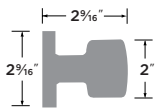

PASSAGE	BG101-SQ
PRIVACY	BG102-SQ
ENTRY	BG107-SQ
DUMMY	BG100-SQ
HANDLESET TRIM	BG100-HSQ