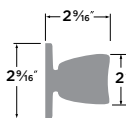

PASSAGE	TL101
PRIVACY	TL102
ENTRY	TL107

Arapaho Knob

- 15 Satin Nickel
- FBL Flat Black
- 11P Vintage Bronze
- 15A Antique Nickel