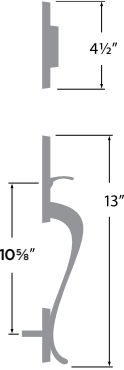

Aspen Handleset

Grade 2

- 15 Satin Nickel
- FBL Flat Black

KEYED HANDLESSET AN507-G2
DUMMY HANDLESSET AN500