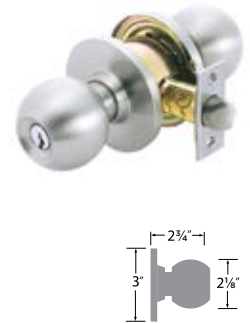

Cylindrical Knobset Grade 2

- 26D Satin Chrome

PASSAGE	GT101
PRIVACY	GT102
DUMMY	GT100
ENTRY	GT107
STOREROOM	GT105
CLASSROOM	GT108