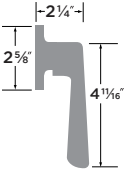

## Coral Handleset

- 15 Satin Nickel
- 11P Vintage Bronze
- 3 Polished Brass

KEYED HANDLESET CR507  
 DUMMY HANDLESET CR500

**Edge Lever**

Grade 2

- 15 Satin Nickel
- FBL Flat Black

PASSAGE	EG101
PRIVACY	EG102
ENTRY	EG107
DUMMY	EG100
HANDLESET TRIM	EG100-H