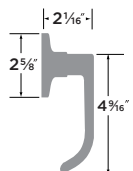

## Alder Lever

- 15 Satin Nickel
- FBL Flat Black

PASSAGE	AD101
PRIVACY	AD102
ENTRY	AD107
DUMMY	AD100