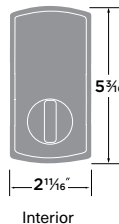

Touch Screen Keypad Deadbolt Grade 2

- 15 Satin Nickel
- SB Satin Brass
- FBL Flat Black

TOUCH SCREEN KEYPAD DEADBOLT   DK201-TKD

Operates on four "AA" batteries, no hard wiring required
Warning light and sound to indicate low batteries
Optional auto locking function
One-time use code option
Entry codes can be four to six digits
Programmable up to ten entry codes
Vacation Mode-temporarily disables all user codes
Master and construction keyed capability
Temperature range -31° F to 150° F
Fits doors 1 $\frac{3}{8}$ " to 2" thick
Single touch locking | Key operable
25 year mechanical and one year electronic warranty
Meets ANSI grade 2 standards