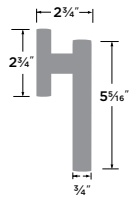

## Juneau 28° Lever

- 32D Satin Stainless
- 26 Polished Chrome
- FBL Flat Black

PASSAGE	JU101
PRIVACY	JU102
DUMMY	JU100
HANDLESET TRIM	JU100-H