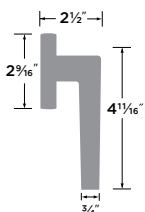

PASSAGE	BS101-SQ
PRIVACY	BS102-SQ
ENTRY	BS107-SQ
DUMMY	BS100-SQ
HANDLESET TRIM	BS100-HSQ