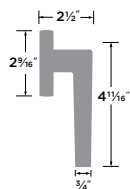

PASSAGE	BS101-28
PRIVACY	BS102-28
DUMMY	BS100-SQ
HANDLESET TRIM	BS100-HSQ