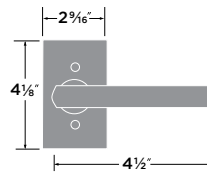

Logan Lever

- 11P Vintage Bronze
- 15 Satin Nickel
- FBL Flat Black
- SB Satin Brass

PASSAGE	LN101
PRIVACY	LN102
DUMMY	LN100
DOUBLE DUMMY	LN100-2
HANDELSET TRIM	LN100-H

Logan Deadbolt

- 15 Satin Nickel
- 11P Vintage Bronze
- FBL Flat Black
- SB Satin Brass