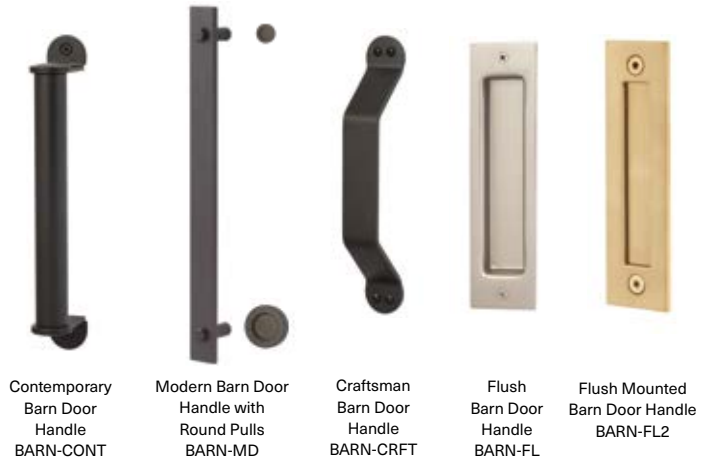

Barn Door Handles

- 15 Satin Nickel
- FBL Flat Black

CONTEMPORARY BARN DOOR HANDLE 10"	BARN-CONT
MODERN BARN DOOR HANDLE W ROUND PULL 14"	BARN-MD
MODERN BARN DOOR HANDLE, DOUBLE-SIDED 14"	BARN-MD2
CRAFTSMAN BARN DOOR HANDLE 8"	BARN-CRFT
FLUSH BARN DOOR HANDLE 8"	BARN-FL
ROUND FINGER PULL, DOUBLE-SIDED	BARN-FP2