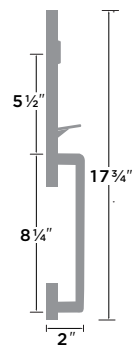

Turin Handleset

- 15 Satin Nickel
- 26 Polished Chrome
- FBL Flat Black
- SB Satin Brass

TURIN HANDLESET TN507
TURIN DUMMY HANDLESET TN500