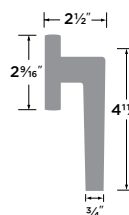

PASSAGE	BS101-RD
PRIVACY	BS102-RD
ENTRY	BS107-RD
DUMMY	BS100-RD
HANDLESET TRIM	BS100-HRD