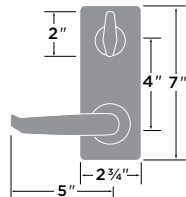

Interconnect Lock Grade 2

Passage with Deadbolt

- 32D Satin Stainless

PASSAGE	IN301-CDR

More lever styles available upon request