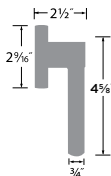

Marin Lever

- 15 Satin Nickel
- FBL Flat Black
- 26 Polished Chrome

PASSAGE	MR101
PRIVACY	MR102
ENTRY	MR107
DUMMY	MR100
HANDLESET TRIM	MR100-H

Cortina Lever

- 15 Satin Nickel
- FBL Flat Black
- SB Satin Brass

PASSAGE	CT101
PRIVACY	CT102
ENTRY	CT107
DUMMY	CT100
HANDLESET TRIM	CT100-H

Verona Lever

- 15 Satin Nickel
- FBL Flat Black
- SB Satin Brass

PASSAGE	VN101
PRIVACY	VN102
ENTRY	VN107
DUMMY	VN100
HANDLESET TRIM	VN100-H

Square Modern Deadbolt

- 15 Satin Nickel
- FBL Flat Black
- 11P Vintage Bronze
- 32D Satin Stainless
- 26 Polished Chrome
- SB Satin Brass

SINGLE CYLINDER DEADBOLT	DB201-SMD

Köln Handleset Solid Brass

- 15 Satin Nickel
- 11P Vintage Bronze
- 32D Satin Stainless
- 26 Polished Chrome

KEYED HANDLESET	KN507
DUMMY HANDLESET	KN500

Stockholm Handleset

- 15 Satin Nickel
- FBL Flat Black
- 11P Vintage Bronze
- 32D Satin Stainless
- 26 Polished Chrome
- SB Satin Brass

KEYED HANDLESET	SH507
DUMMY HANDLESET	SH500

Modern Deadbolt

- 15 Satin Nickel
- FBL Flat Black
- 11P Vintage Bronze
- 32D Satin Stainless
- 26 Polished Chrome
- SB Satin Brass

SINGLE CYLINDER DEADBOLT	DB201-MD