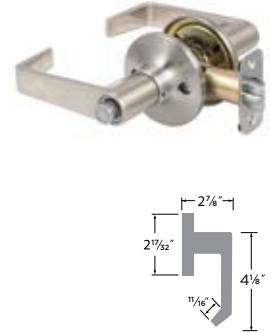

Cedar HC Lever Grade 3

- 15 Satin Nickel

PASSAGE	CD101-HC
PRIVACY	CD102-HC
DUMMY	CD100-HC
ENTRY	CD107-HC
ENTRY UL	CD107-HC-UL