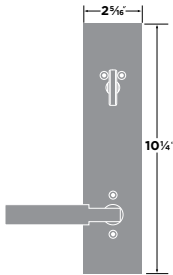

Interior Trim for Vail and Turin Handlesets

Levanto Interior

- 15 Satin Nickel
- 26 Polished Chrome
- FBL Flat Black
- SB Satin Brass

LEVANTO FULL PLATE
HANDLESET TRIM
LV100-HFP

Lever Grips
sold separately